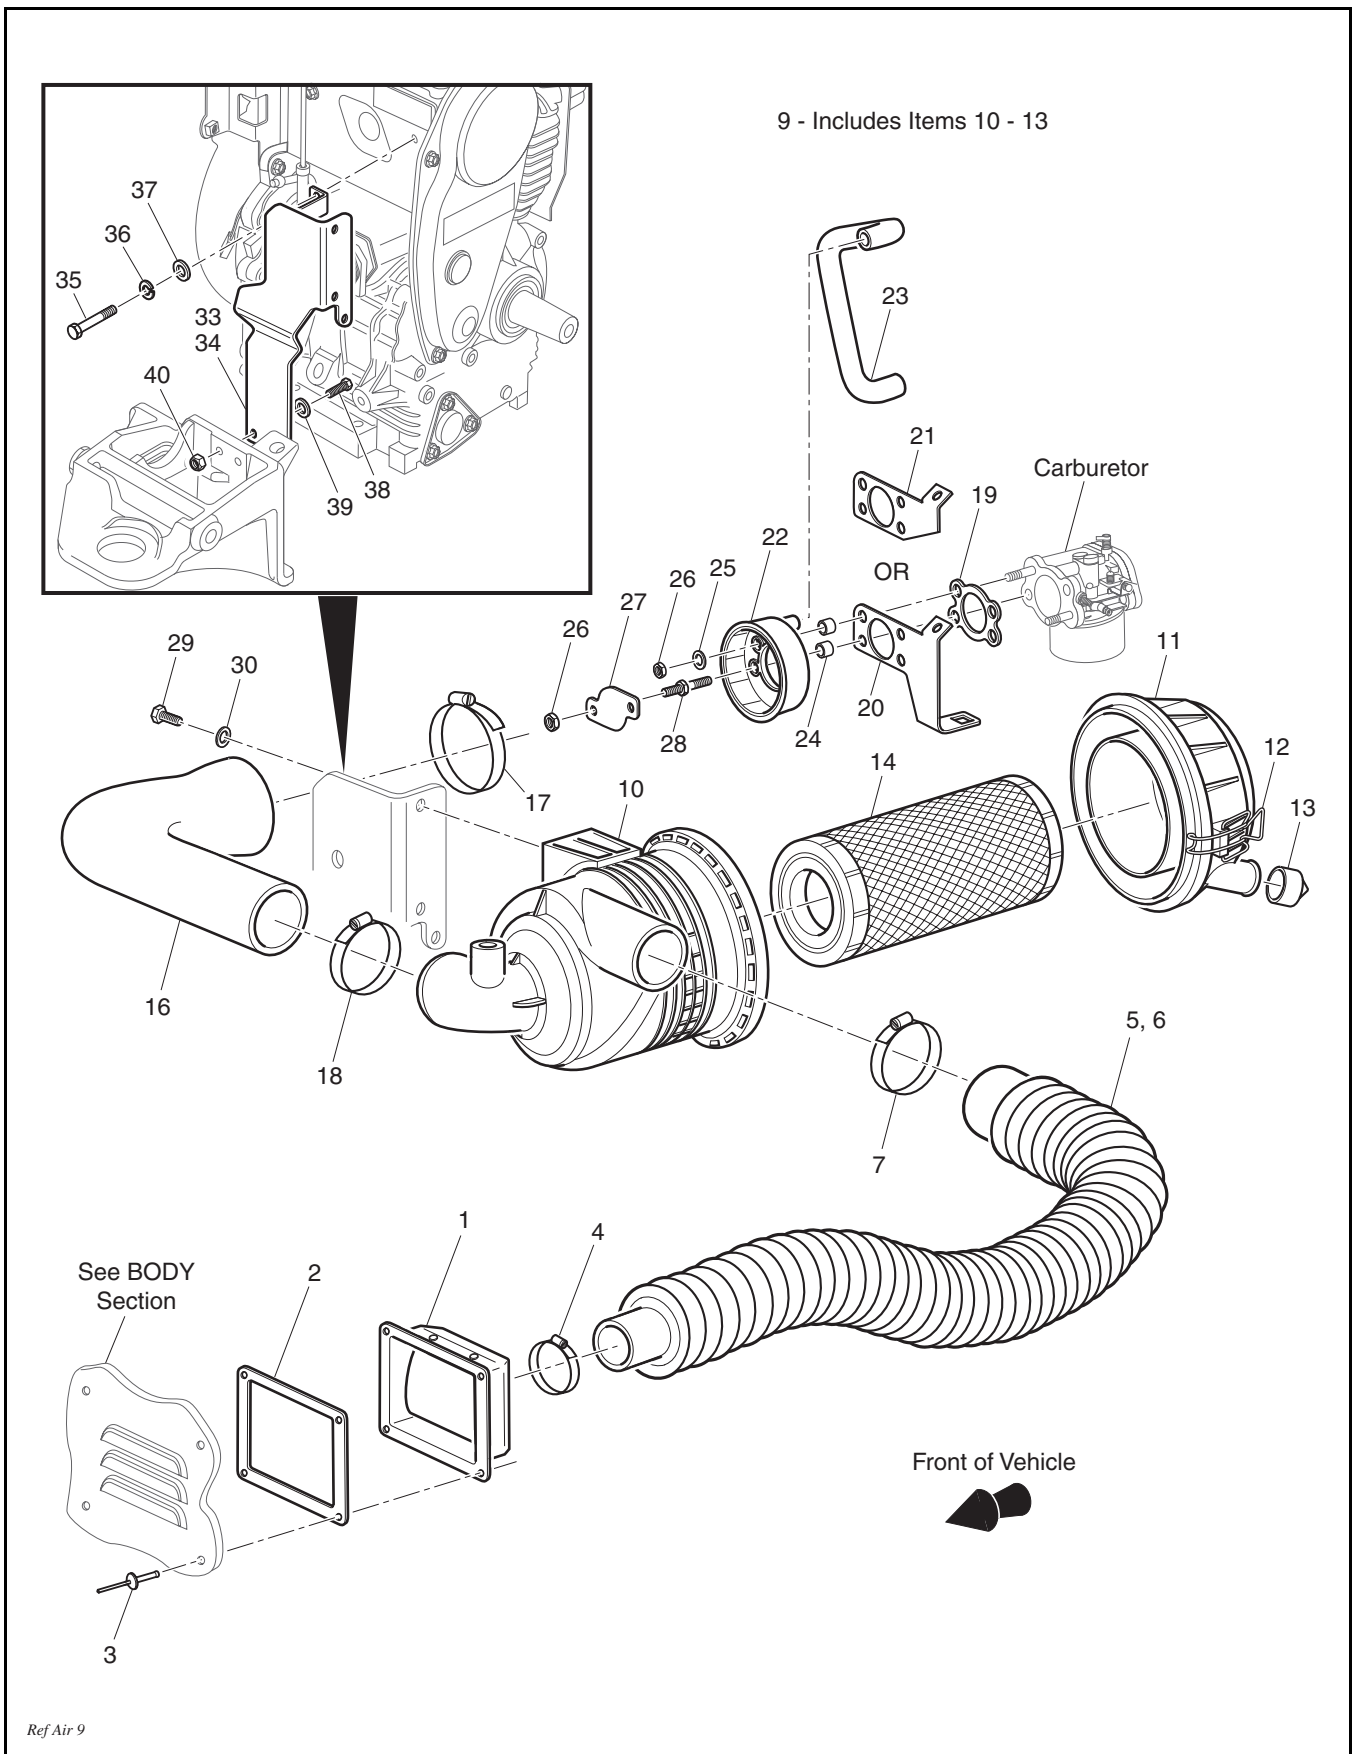

AIR CLEANER

AIR CLEANER

THE USE OF NON U.L. PARTS WILL VOID ANY U.L. LISTING.

When ordering parts, please specify the model and serial number of the product.

* Indicates a component that is not available as an individual part.

G** Indicates consult Customer Service Department for additional information.

ITEM	PART NO.	1	2	3	4	5	DESCRIPTION	QTY.
1	72416-G01						INLET ADAPTER	1
2	72415-G01						GASKET	1
3	71055-G01						RIVET, 3/16" X 1" LG (ALUMINUM)	4
4	11391-G2						HOSE CLAMP, 2 1/16"	1
5	72637-G02						HOSE (CONVOLUTED) (ST 350)	1
6	72637-G01						HOSE (CONVOLUTED) (ST SPORT)	1
7	11391-G1						HOSE CLAMP, 1 5/16"	1
8								
9	72607-G01						AIR CLEANER CANISTER ASSEMBLY (INCLUDES ITEMS 10 - 13)	1
10	72598-G01						AIR CLEANER CANISTER	1
11	72599-G01						AIR CLEANER COVER	1
12	72604-G01						AIR CLEANER LATCH	2
13	28462-G01						AIR CLEANER DUST COLLECTOR	1
14	28463-G01						AIR CLEANER ELEMENT	1
15								
16	72592-G01						HOSE (AIR FILTER TO CARBURETOR)	1
17	11391-G6						HOSE CLAMP, 2 1/8"	1
18	11391-G7						HOSE CLAMP, 1 9/16"	1
19	26727-G01						CARBURETOR GASKET	2
20	72739-G01						CHOKE / THROTTLE BRACKET	1
21	26728-G01						CHOKE BRACKET	1
22	72591-G01						CARBURETOR ADAPTER	1
23	72151-G01						PCV HOSE	1
24	23726-G11						SPACER, 5/16"	4
25	00664-G7						LOCK WASHER, 1/4" (STAINLESS STEEL)	2
26	13632-G1						NUT, M6 X 1	4
27	72605-G01						CARBURETOR BAFFLE	1
28	72514-G01						STUD	2
29	26639-G01						BOLT AND WASHER, M8 X 1.25 X 20 MM	2
30	00565-G8						WASHER, 5/16"	2