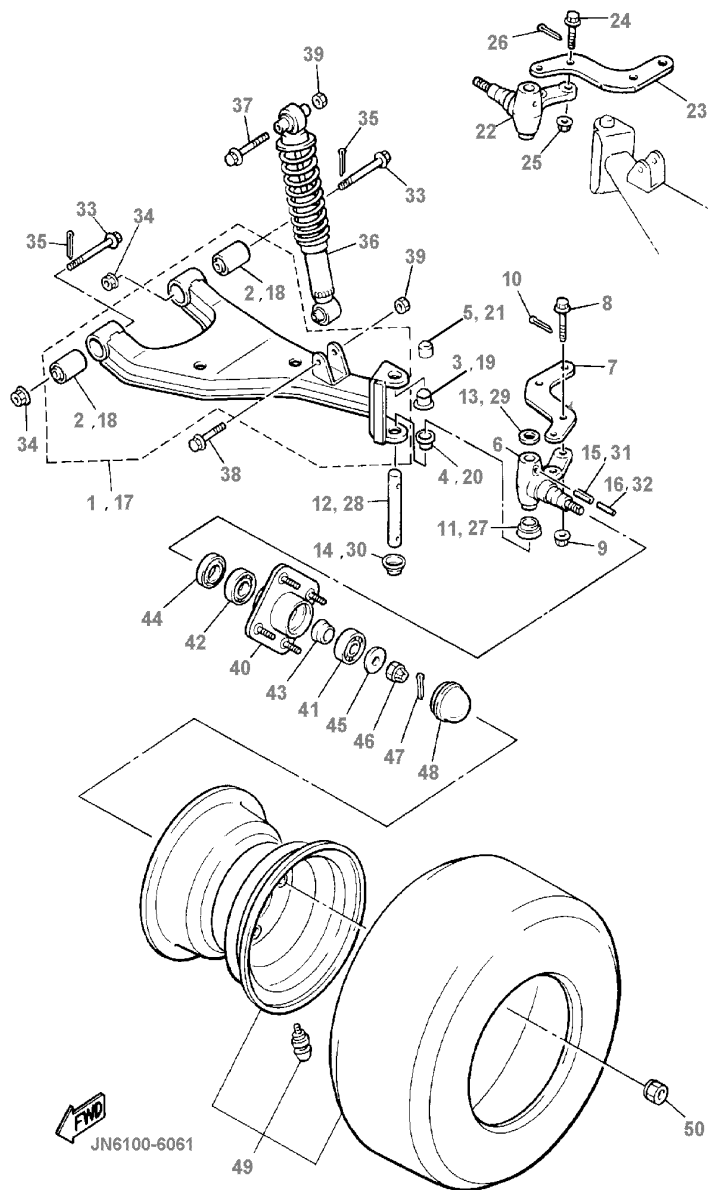

FIG. 13 FRONT SUSPENSION / WHEEL

REF NO.	PART NUMBER	DESCRIPTION	QTY	REMARKS
1	JN6-F3570-00-00	FRONT LOWER ARM, LEFT	1	
2	JN6-F3526-00-00	.BUSHING, ARM	1	
3	90384-15826-00	BUSH, BIMETAL	1	UR, F# JN6-218263-
4	90384-15825-00	BUSH, BIMETAL	1	UR, F# JN6-218263-
5	90334-19800-00	PLUG, STRAIGHT	1	UR, F# JN6-218263-
6	JN6-F3511-00-00	KNUCKLE, STEERING	1	
7	JN3-F3512-00-00	ARM, KNUCKLE	1	
8	95814-10040-00	BOLT, FLANGE	2	
9	95617-10200-00	NUT, U-FLANGE	2	
10	91490-25020-00	PIN, SPLIT	2	
11	J38-23527-00-00	SEAL, DUST 1	1	
12	J38-23516-00-00	PIN, STEERING KNUCKLE	1	
13	90201-156J2-00	WASHER, PLAIN	1	
14	J38-23528-00-00	SEAL, DUST 2	1	
15	91609-60028-00	PIN, SPRING	1	
16	91609-35028-00	PIN, SPRING	1	
17	JN6-F3580-00-00	FRONT LOWER ARM, RIGHT	1	
18	JN6-F3526-00-00	.BUSHING, ARM	1	
19	90384-15826-00	BUSH, BIMETAL	1	
20	90384-15825-00	BUSH, BIMETAL	1	
21	90334-19800-00	PLUG, STRAIGHT	1	
22	JN6-F3521-00-00	KNUCKLE, STEERING	1	
23	JN3-F3512-00-00	ARM, KNUCKLE	1	
24	95814-10040-00	BOLT, FLANGE	2	
25	95607-10200-00	NUT, U-FLANGE	2	
26	91490-25020-00	PIN, SPLIT	2	
27	J38-23527-00-00	SEAL, DUST 1	1	

FIG. 13 FRONT SUSPENSION / WHEEL

REF NO.	PART NUMBER	DESCRIPTION	QTY	REMARKS
28	J38-23516-00-00	PIN, STEERING KNUCKLE	1	
29	90201-156J2-00	WASHER, PLAIN	1	
30	J38-23528-00-00	SEAL, DUST 2	1	
31	91609-60028-00	PIN, SPRING	1	
32	91609-35028-00	PIN, SPRING	1	
33	95817-10075-00	BOLT, FLANGE	4	
34	95607-10200-00	NUT, U-FLANGE	4	
35	91490-25020-00	PIN, SPLIT	4	
36	JN3-F3350-00-00	CUSHION ASSY.	2	
37	95817-10065-00	BOLT, FLANGE	2	
38	95817-10055-00	BOLT, FLANGE	2	
39	95607-10200-00	NUT, U-FLANGE	4	
40	JG5-WF511-00-00	HUB	2	
41	93306-204X0-00	BEARING	2	
42	93306-005Y3-00	BEARING	2	
43	90387-241M7-00	COLLAR	2	
44	93102-30083-00	SEAL, OIL	2	
45	90209-32271-00	WASHER	2	
46	95607-14100-00	NUT, U	2	
47	91490-25020-00	PIN, SPLIT	2	
48	JN6-F5118-00-00	COVER, HUB DUST	2	
49	JN6-F5100-11-00	FR. WHEEL ASSY	2	
50	90179-12262-00	NUT	8	