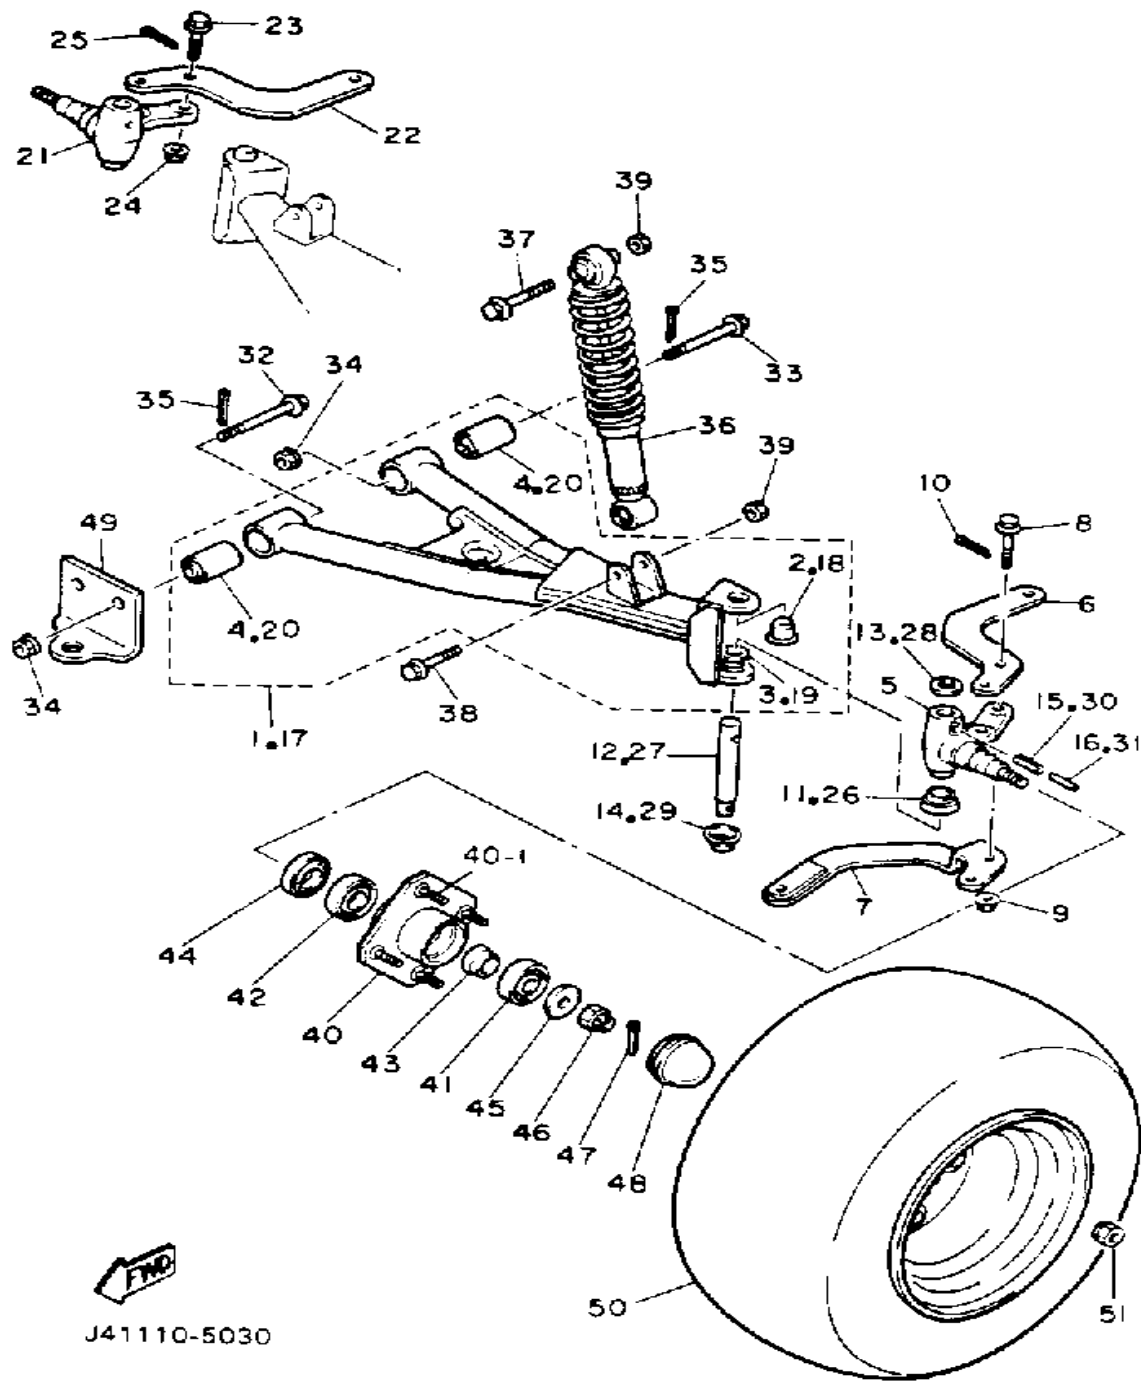

# FRONT SUSPENSION - WHEEL

Ref. No.	Part Number	Description	Qty	Remarks
28	90201-156J2-00	WASHER, PLAIN	1	
29	J38-23528-00-00	SEAL, DUST	1	
30	91609-60028-00	PIN, SPRING	1	
31	91609-35028-00	PIN, SPRING	1	
32	90105-10358-00	BOLT, WASHER BASED	2	
33	90105-10357-00	BOLT, FLANGE	2	
34	90185-10115-00	NUT, SELF-LOCKING	4	
35	91401-25020-00	PIN, COTTER	4	
36	JG5-F3350-00-00	SHOCK ABSORBER ASSEMBLY	2	
37	97002-10065-00	BOLT	2	
38	97012-10050-00	BOLT (97002-10050-00)	2	
39	95601-10100-00	NUT, U (95602-10100-00)	4	
40	J38-W2511-00-00	HUB, FRONT	2	
41	93306-20437-00	BEARING	2	
42	93306-00511-00	BEARING	2	
43	90387-241M7-00	COLLAR	2	
44	93102-30083-00	SEAL, OIL	2	
45	90209-32271-00	WASHER	2	
46	95601-14100-00	NUT, U (95602-14100-00)	2	
47	91401-25020-00	PIN, COTTER	2	
48	J17-25118-00-00	COVER, HUB DUST	2	
49	ABA-JF287-00-00	BRACKET 1 ASSEMBLY	1	
50	J55-F5100-00-00	FRONT WHEEL ASSEMBLY	2	
51	90179-12262-00	NUT	8	
40-1	90114-12003-00	. BOLT, RIBBED NECK	8	

J41110-5030