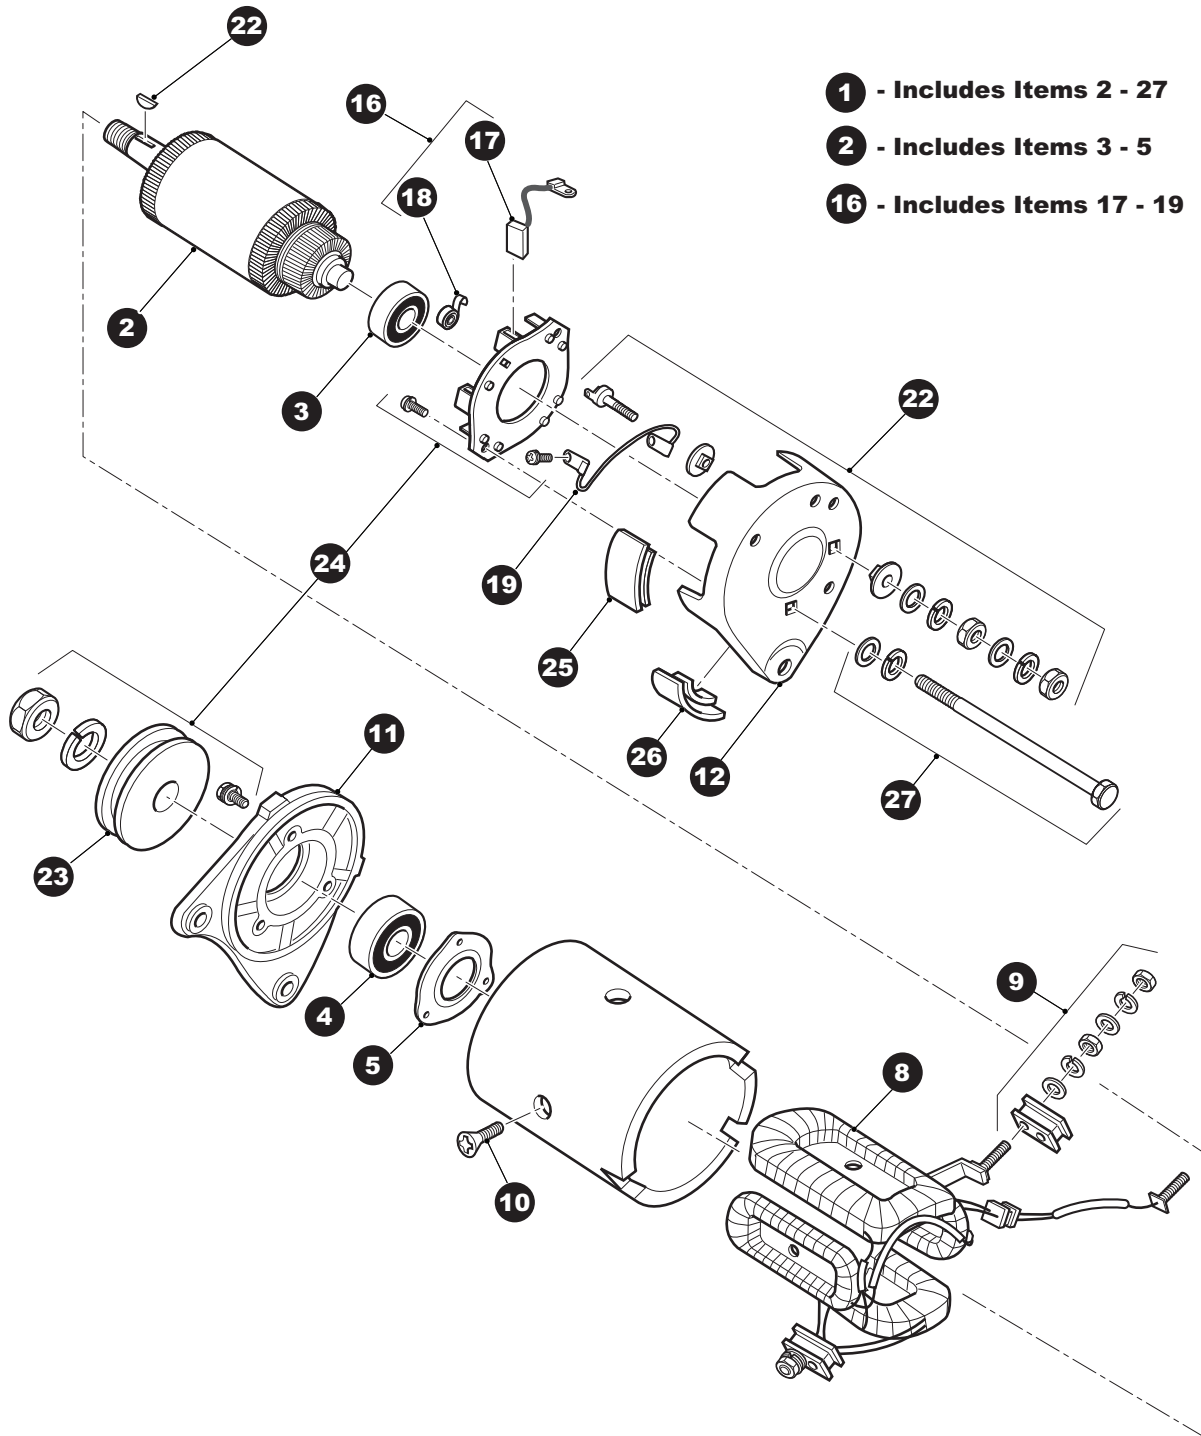

STARTER / GENERATOR

STARTER / GENERATOR

Where applicable, THE USE OF NON UL PARTS WILL VOID ANY UL LISTING.

When ordering parts, please specify the model and serial number of the product.

* Indicates a component that is not available as an individual part.

G** Indicates consult Customer Service Department for additional information.

ITEM	PART NO.	1 2 3 4 5	DESCRIPTION	QTY.
1	27065-G01		STARTER / GENERATOR (INCLUDES ITEMS 2 - 27).....	1
2	26870-G01		ARMATURE	1
3	26871-G01		REAR BALL BEARING	1
4	26872-G01		FRONT BALL BEARING.....	1
5	26873-G01		BEARING HOLDER.....	1
6				
7				
8	26875-G01		FIELD COIL	1
9	26876-G01		INSULATING BRUSH ASSEMBLY ('F').....	2
10	26877-G01		POLE CORE SETSCREW.....	4
11	26878-G01		FRONT COVER.....	1
12	27879-G01		REAR COVER	1
13	26880-G01		TERMINAL ASSEMBLY ('A').....	2
14				
15				
16	26881-G01		BRUSH HOLDER ASSEMBLY (INCLUDES ITEMS 17 - 19)	1
17	26658-G01		BRUSH.....	4
18	26882-G01		BRUSH SPRING	4
19	26883-G01		BRUSH CONNECTOR.....	2
20				
21				
22	26884-G01		KEY.....	1
23	26885-G01		PULLEY	1
24	26886-G01		BRUSH AND PULLEY HARDWARE KIT.....	1
25	26887-G01		BRUSH 1 COVER.....	3
26	26888-G01		BRUSH 2 COVER.....	2
27	26889-G01		HOUSING HARDWARE KIT	2
28				
29				
30				

G** Indicates consult Customer Service Department for additional information.

ITEM	PART NO.	1 2 3 4 5	DESCRIPTION	QTY.
31	00938-G4		BOLT, 1/2 - 13 X 8" LG	1
32	00560-G3		WASHER, 1/2"	2
33	00566-G3		LOCK WASHER, 1/2".....	1
34	00533-G1		NUT, 1/2 - 13	1
35				
36				
37	606235		BOLT, M10 - 1.25 X 20	2
38	606279		NUT, M10 - 1.25	2
39	606261		BOLT, M8 - 1.25 X 20	3
40	602141		STARTER/GENERATOR BRACKET	1
41	602145		TENSIONER BRACKET	1
42	606261		BOLT, M8 - 1.25 X 20	1
43	606256		BOLT, M10 - 1.25 X 25	1
44	606255		NUT, M10 - 1.25	1
45	606274		NUT, M10 - 1.25	1
46	606138		STARTER/GENERATOR BELT	1
47				
48	12064-G4		PUSH NUT, 5/16"	1
49	606236		TENSIONER BOLT	1