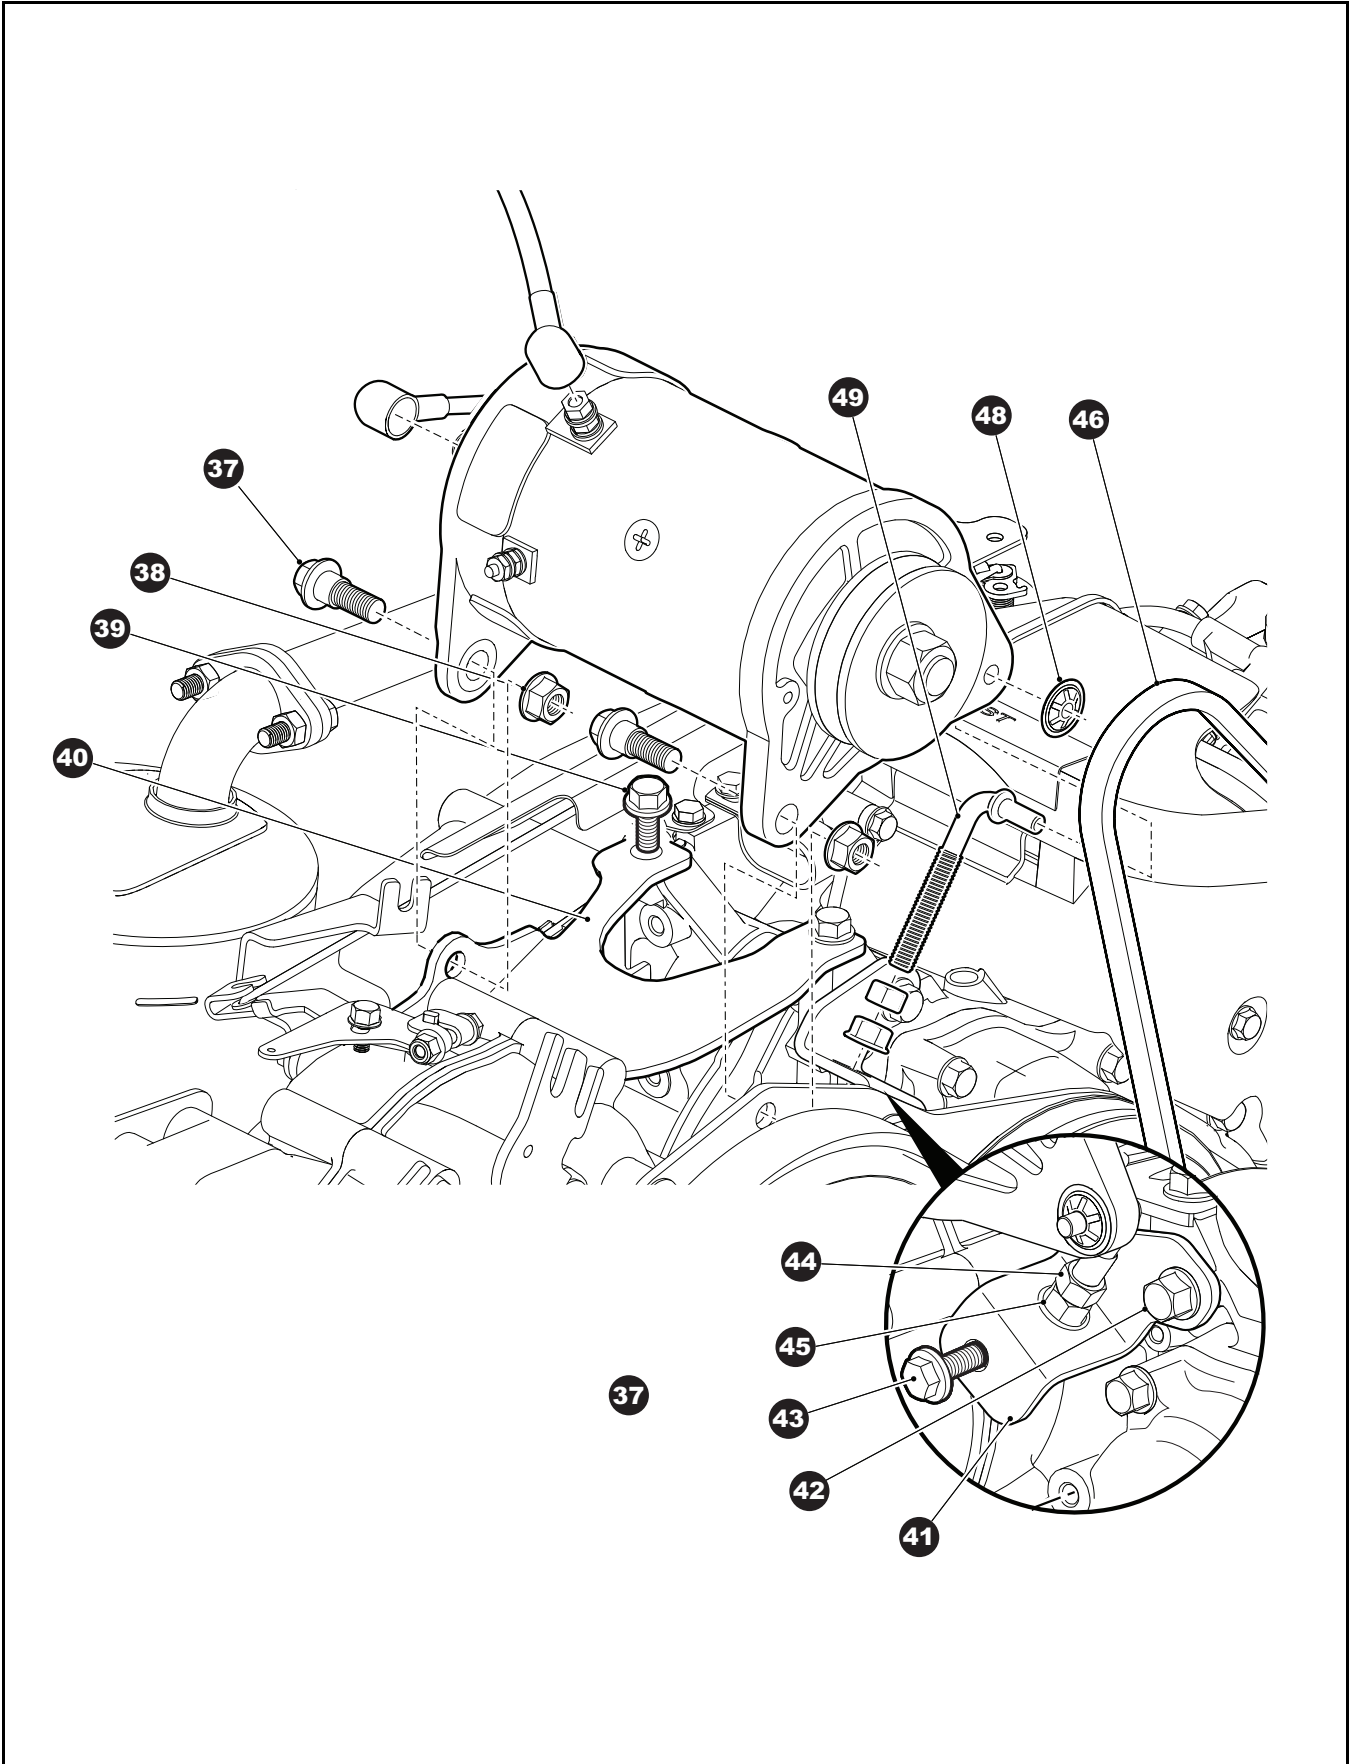

STARTER / GENERATOR

Where applicable, THE USE OF NON UL PARTS WILL VOID ANY UL LISTING.

When ordering parts, please specify the model and serial number of the product.

* Indicates a component that is not available as an individual part.

G** Indicates consult Customer Service Department for additional information.

ITEM	PART NO.	1 2 3 4 5	DESCRIPTION	QTY.
1	27065-G01		STARTER / GENERATOR (INCLUDES ITEMS 2 - 27).....	1
2	26870-G01		ARMATURE	1
3	26871-G01		REAR BALL BEARING	1
4	26872-G01		FRONT BALL BEARING.....	1
5	26873-G01		BEARING HOLDER.....	1
6				
7				
8	26875-G01		FIELD COIL	1
9	26876-G01		INSULATING BRUSH ASSEMBLY ('F').....	2
10	26877-G01		POLE CORE SETSCREW.....	4
11	26878-G01		FRONT COVER.....	1
12	27879-G01		REAR COVER	1
13	26880-G01		TERMINAL ASSEMBLY ('A').....	2
14				
15				
16	26881-G01		BRUSH HOLDER ASSEMBLY (INCLUDES ITEMS 17 - 19)	1
17	26658-G01		BRUSH.....	4
18	26882-G01		BRUSH SPRING	4
19	26883-G01		BRUSH CONNECTOR.....	2
20				
21				
22	26884-G01		KEY.....	1
23	26885-G01		PULLEY	1
24	26886-G01		BRUSH AND PULLEY HARDWARE KIT.....	1
25	26887-G01		BRUSH 1 COVER.....	3
26	26888-G01		BRUSH 2 COVER.....	2
27	26889-G01		HOUSING HARDWARE KIT	2
28				
29				
30