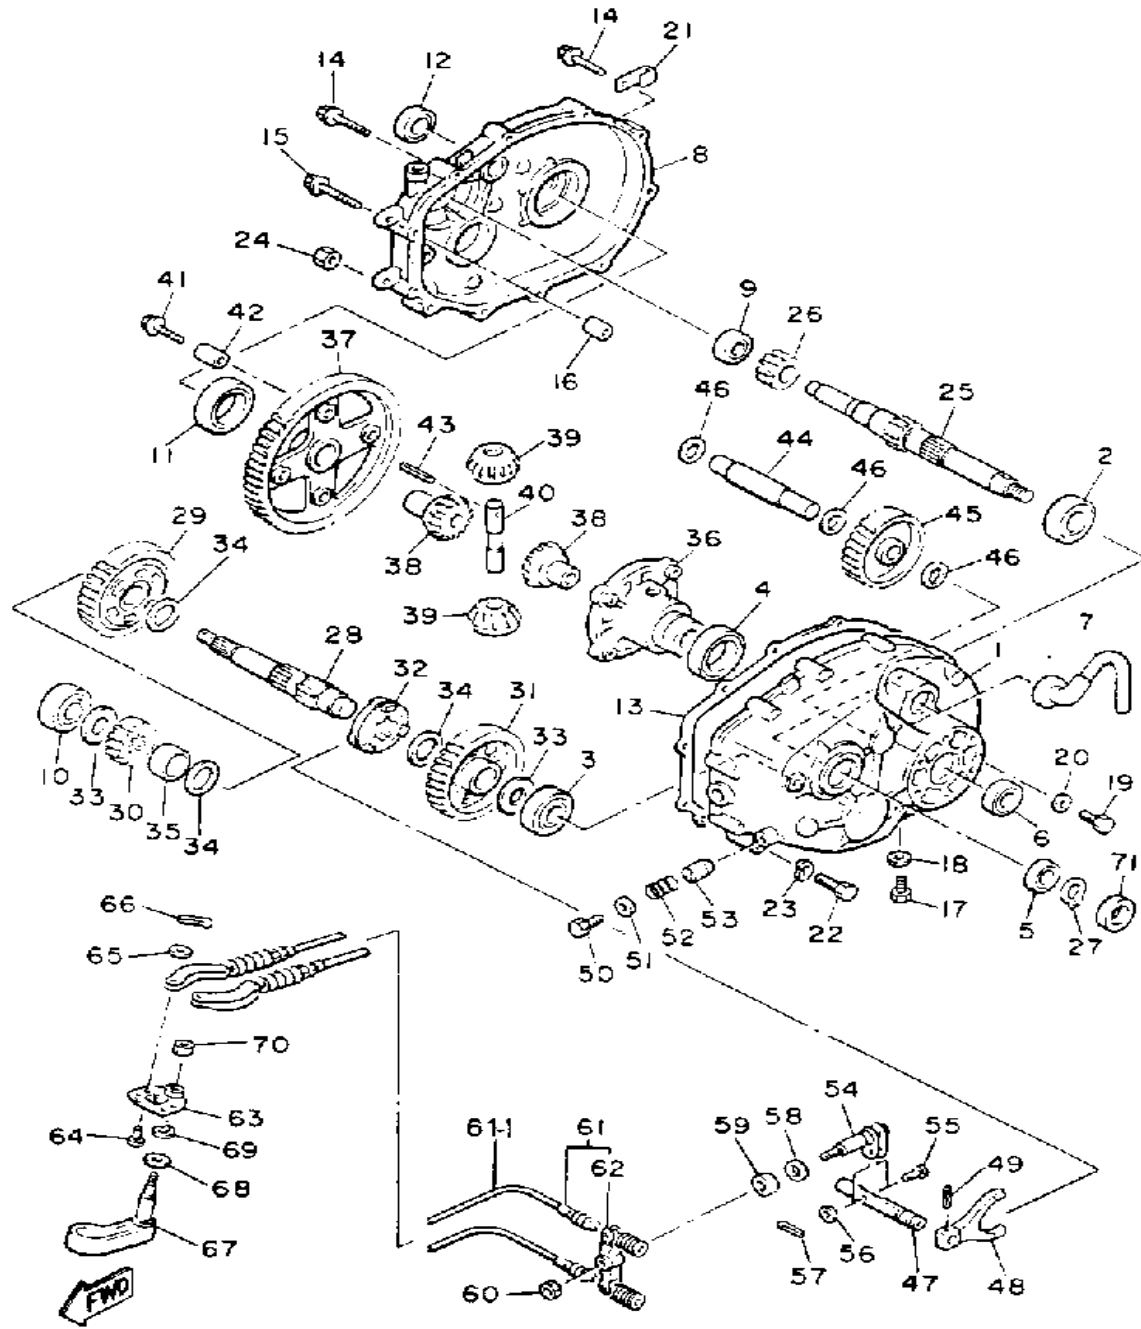

TRANSMISSION

J55100-9211

Ref. No.	Part Number	Description	Qty	Remarks
1	J38-46311-00-00	CASE, TRANSMISSION 1	1	
2	93306-20541-00	BEARING (B6205)	1	
3	93306-20421-00	BEARING	1	
4	93306-00803-00	BEARING (B6008)	1	
5	93102-25017-00	OIL SEAL	1	
6	93102-22189-00	OIL SEAL	1	
7	835-47559-00-00	CAP 2	1	
8	J38-46312-00-00	CASE, TRANS 2	1	
9	93306-20324-00	BEARING	1	
10	93306-20421-00	BEARING	1	
11	93306-00803-00	BEARING (B6008)	1	
12	93102-22189-00	OIL SEAL	1	
13	J38-46319-01-00	GASKET	1	
14	95811-08040-00	BOLT, FLANGE	8	
15	95811-08050-00	BOLT, FLANGE (95812-08050)	2	
16	99510-12016-00	PIN, DOWEL	2	
17	90340-14036-00	PLUG, STRAIGHT SCRW	1	
18	90430-14043-00	GASKET	1	
19	90101-08344-00	BOLT	1	
20	90201-08087-00	WASHER, PLATE	1	
21	90465-06100-00	CLAMP	1	
22	97022-08075-00	BOLT	1	
23	92990-08100-00	WASHER	1	
24	95333-08600-00	NUT	1	
25	J38-46321-02-00	SHAFT, INPUT	1	
26	J38-46331-01-00	GEAR, INPUT 1	1	
27	93410-25017-00	CIRCLIP	1	
28	J38-46351-00-00	SHAFT, COUNTER	1	
29	J38-46361-01-00	GEAR, COUNTER 1	1	

CONTINUED ON NEXT FRAME ➤