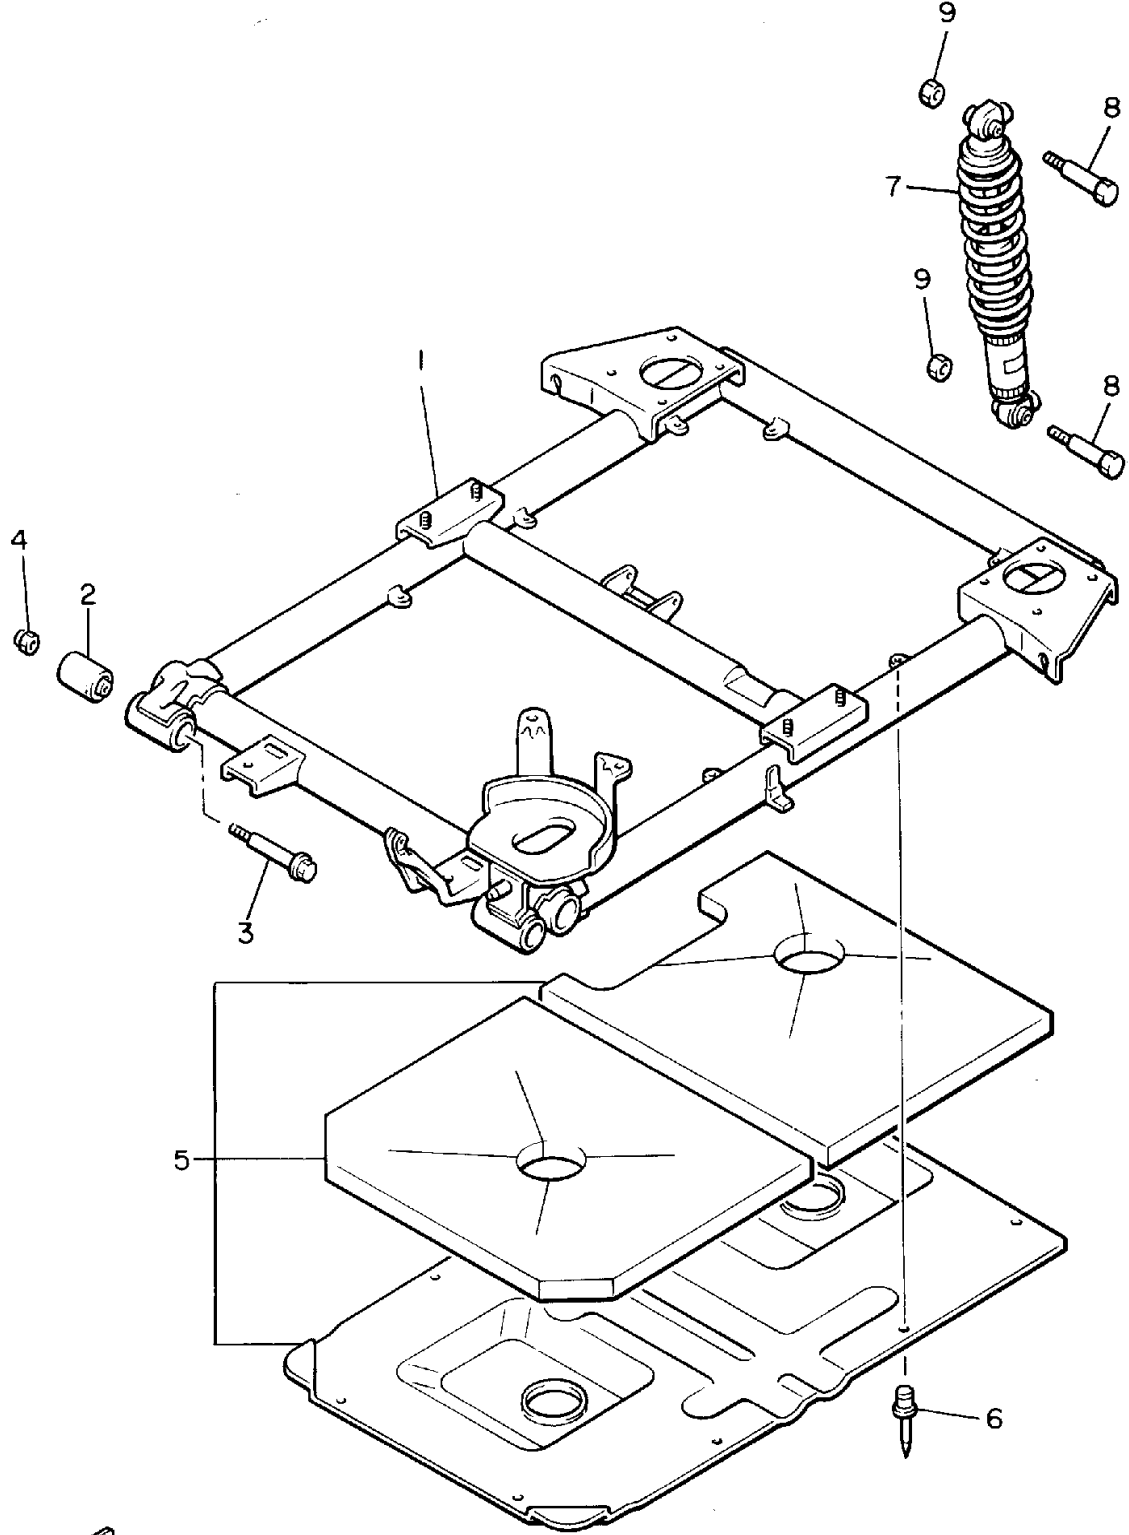

REAR ARM - SUSPENSION

Ref. No.	Part Number	Description	Qty	Remarks
1	J55-F2110-W0-00	REAR ARM COMP.	1	YPAD
2	J10-22123-00-00	BUSH 1	2	
3	90105-10359-00	BOLT, WASHER BASED	2	
4	90185-10115-00	NUT, SELF-LOCKING	2	
5	J55-F2130-00-00	ARM SUB COMP 1	1	YPAD
6	90267-40127-00	RIVET, BLIND	9	
7	JG5-F2210-00-00	SHOCK ABSORBER ASSEMBLY,	2	YPAD
8	97012-10050-00	BOLT (97002-10050-00)	4	
9	95601-10100-00	NUT, U (95602-10100-00)	4	

FWD
JG5100-3100